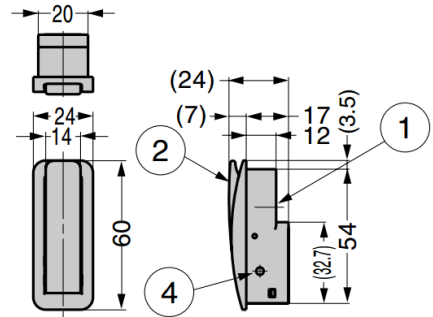

GNF-60D Soft Close Recessed Hook

Features

- Arm automatically and slowly closes when hooked items are removed
- Handhold at hook tip allows for easy opening
- Little projection when hook is retracted
- Possible to install to sheet metal with bracket **GNF-50D**
- Special colours available on request, contact Gripwell for assistance

Notes

- Take off the cushion rubber when installing on wood panel
- **GNF-50D** bracket for sheet metal installation sold separately

Parts Included

- Countersunk head tapping screw 5

Cut Out Dimensions

No.	Part Name	Material	Finish / Colour
①	Body	Aluminium Alloy (ADC)	Dark Grey, Silver, Metallic
②	Arm		Silver Enamel Finish
③	Cover	POM	Dark Grey
④	Knurled Pin	Stainless Steel (SUS304)	Plain
-	Spring		
⑤	Cushion Rubber	CR	Black

Part No.	Colour	Load Capacity	
GNF-60D-GR	Dark Grey	294 N	30 kg
GNF-60D-SL	Silver		
GNF-60D-MSL	Metallic Silver		

GNF-50D Bracket for Sheet Metal

Features

- Bracket to install recessed hook **GNF-60D** on sheet metal

Material

- Steel, coloured zinc chromate (trivalent)

Parts Included

- Pan head screw M6×20 (SUS)

Part No.
GNF-50D