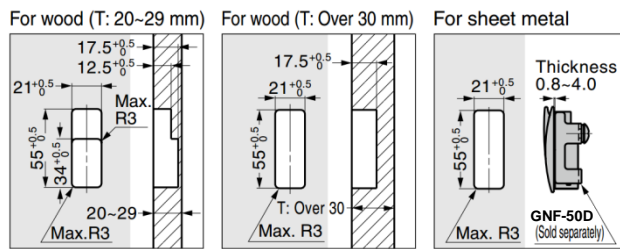

GNF-60D Soft Close Recessed Hook

Features

- Arm automatically and slowly closes when hooked items are removed
- Handhold at hook tip allows for easy opening
- Little projection when hook is retracted
- Possible to install to sheet metal with bracket **GNF-50D**
- Special colours available on request, contact Gripwell for assistance

Notes

- Take off the cushion rubber when installing on wood panel
- **GNF-50D** bracket for sheet metal installation sold separately

Parts Included

- Countersunk head tapping screw 5

Cut Out Dimensions

No.	Part Name	Material	Finish / Colour
①	Body	Aluminium Alloy (ADC)	Dark Grey, Silver, Metallic
②	Arm		Silver Enamel Finish
③	Cover	POM	Dark Grey
④	Knurled Pin	Stainless Steel (SUS304)	Plain
-	Spring		
⑤	Cushion Rubber	CR	Black

Part No.	Colour	Load Capacity	
GNF-60D-GR	Dark Grey	294 N	30 kg
GNF-60D-SL	Silver		
GNF-60D-MSL	Metallic Silver		

GNF-50D Bracket for Sheet Metal

Features

- Bracket to install recessed hook **GNF-60D** on sheet metal

Material

- Steel, coloured zinc chromate (trivalent)

Parts Included

- Pan head screw M6×20 (SUS)

Part No.
GNF-50D