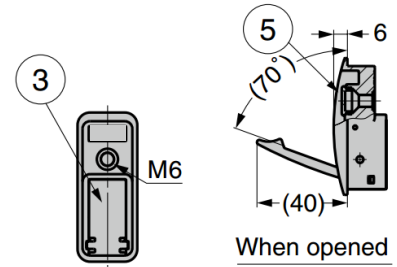

GNF-60D Soft Close Recessed Hook

Features

- Arm automatically and slowly closes when hooked items are removed
- Handhold at hook tip allows for easy opening
- Little projection when hook is retracted
- Possible to install to sheet metal with bracket **GNF-50D**
- Special colours available on request, contact Gripwell for assistance

Notes

- Take off the cushion rubber when installing on wood panel
- **GNF-50D** bracket for sheet metal installation sold separately

Parts Included

- Countersunk head tapping screw 5

Cut Out Dimensions

No.	Part Name	Material	Finish / Colour
①	Body	Aluminium Alloy (ADC)	Dark Grey, Silver, Metallic
②	Arm		Silver Enamel Finish
③	Cover	POM	Dark Grey
④	Knurled Pin	Stainless Steel (SUS304)	Plain
-	Spring		
⑤	Cushion Rubber	CR	Black

Part No.	Colour	Load Capacity	
GNF-60D-GR	Dark Grey	294 N	30 kg
GNF-60D-SL	Silver		
GNF-60D-MSL	Metallic Silver		

GNF-50D Bracket for Sheet Metal

Features

- Bracket to install recessed hook **GNF-60D** on sheet metal

Material

- Steel, coloured zinc chromate (trivalent)

Parts Included

- Pan head screw M6×20 (SUS)

Part No.
GNF-50D